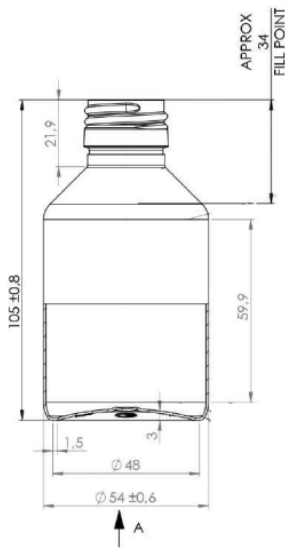

Pharma Veral 150

General info

Item no. (SKU):	LS1022113101
Family / Range:	Pharma Veral
Capacity:	150ml
Neck:	28 ROPP
Weight:	14
Shape:	Round
Material:	PET
Colour:	All Colours Available
Print Areas:	
Country of Origin:	Lithuania

Packaging Info

Packed in Boxes

Box Dimensions (mm):	594 x 394 x 448
Quantity per box (pcs):	
Boxes per pallet (pcs):	
Quantity per pallet (pcs):	
Net weight (kg):	
Gross weight (kg):	
Pallet height (mm):	2400

Packed in PE bags on trays (Half pallet)

Tray dimensions (mm):	1200 x 800 x 50
Quantity per tray (pcs):	330
Quantity per PE bag (pcs):	165
PE bags per tray (pcs):	2
Trays per pallet (pcs):	10
Quantity per pallet (pcs):	3300
Net weight (kg):	46
Gross weight (kg):	60
Pallet height (mm):	1200